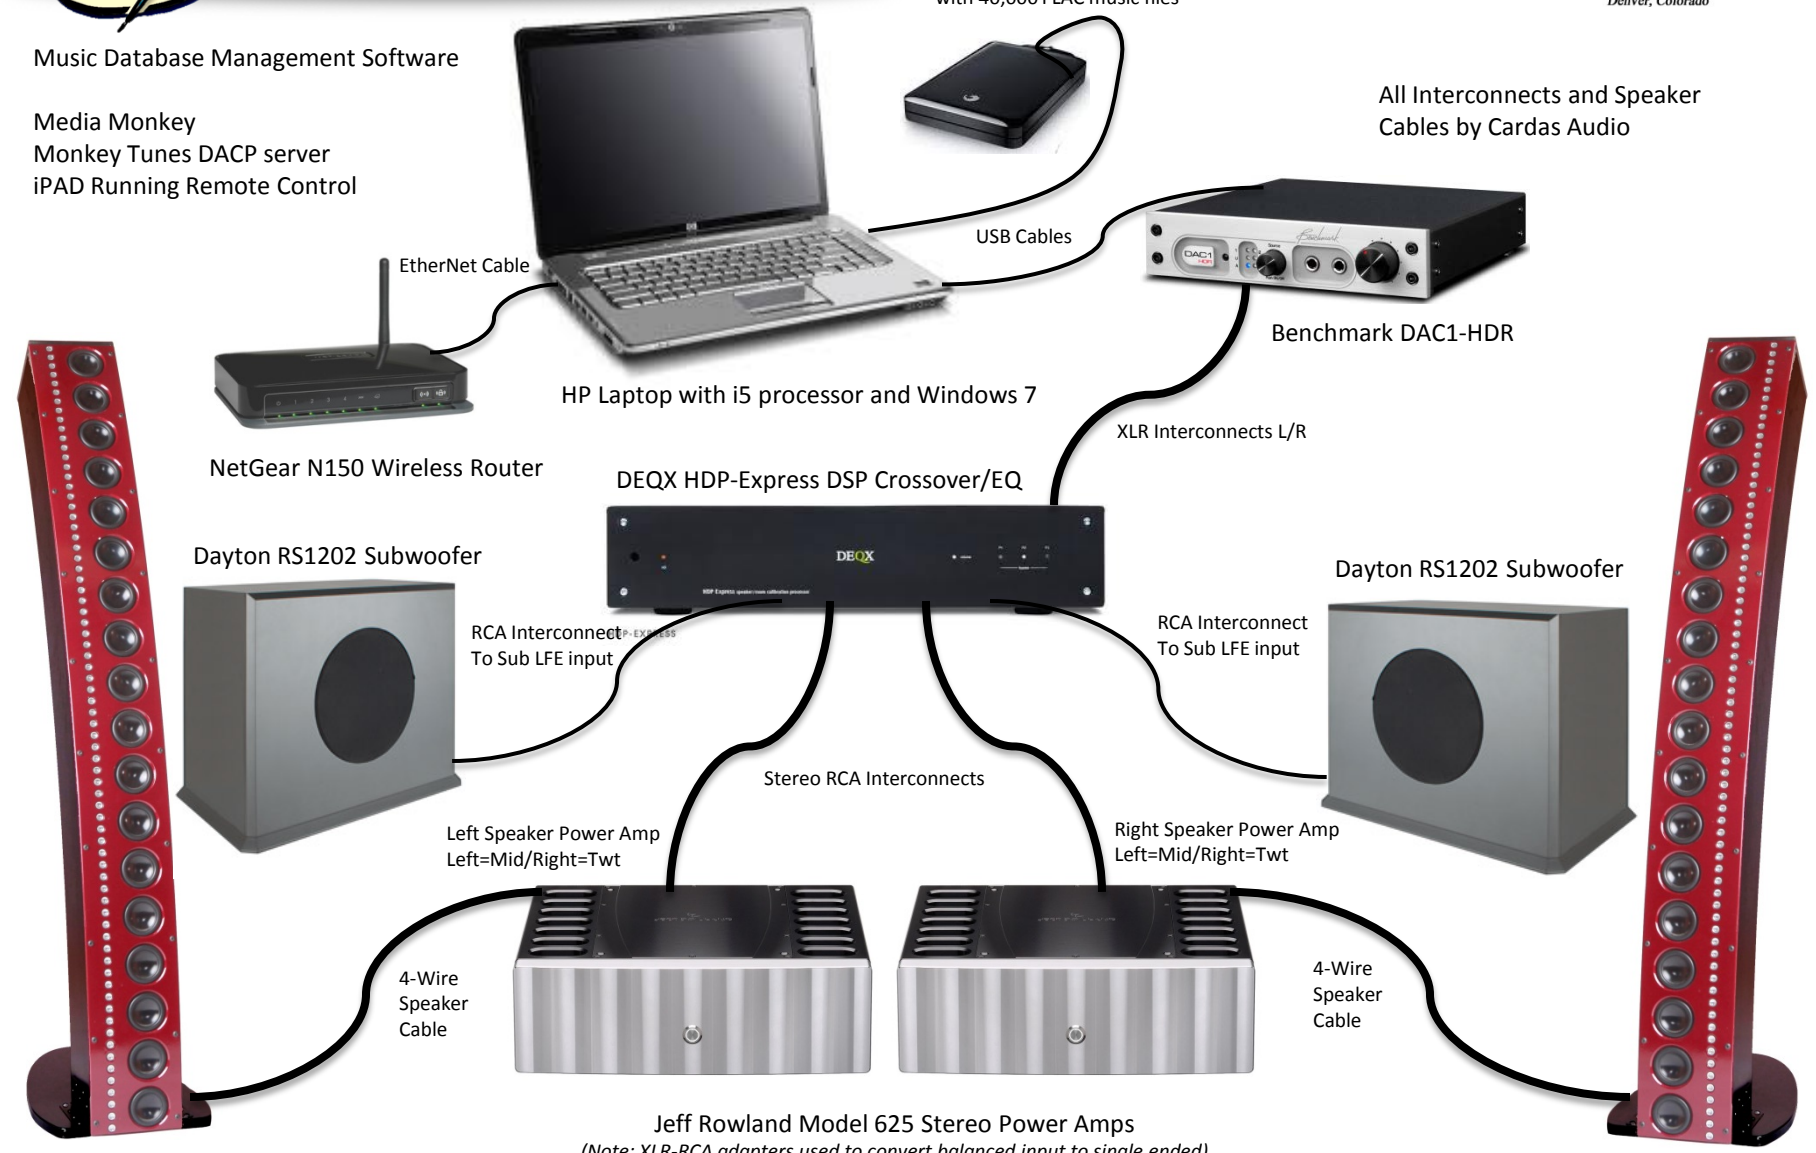

Audio Artistry

Your Room is our Canvas

Music Database Management Software

Media Monkey
Monkey Tunes DACP server
iPAD Running Remote Control

Seagate 2.5 inch 1.5TB USB Drive
with 40,000 FLAC music files

All Interconnects and Speaker
Cables by Cardas Audio

HP Laptop with i5 processor and Windows 7

Benchmark DAC1-HDR

NetGear N150 Wireless Router

DEQX HDP-Express DSP Crossover/EQ

XLR Interconnects L/R

Dayton RS1202 Subwoofer

Dayton RS1202 Subwoofer

RCA Interconnect
To Sub LFE input

RCA Interconnect
To Sub LFE input

Stereo RCA Interconnects

Left Speaker Power Amp
Left=Mid/Right=TwT

Right Speaker Power Amp
Left=Mid/Right=TwT

4-Wire
Speaker
Cable

4-Wire
Speaker
Cable

Jeff Rowland Model 625 Stereo Power Amps

(Note: XLR-RCA adapters used to convert balanced input to single ended)

Audio Artistry CBT36

Audio Artistry CBT36